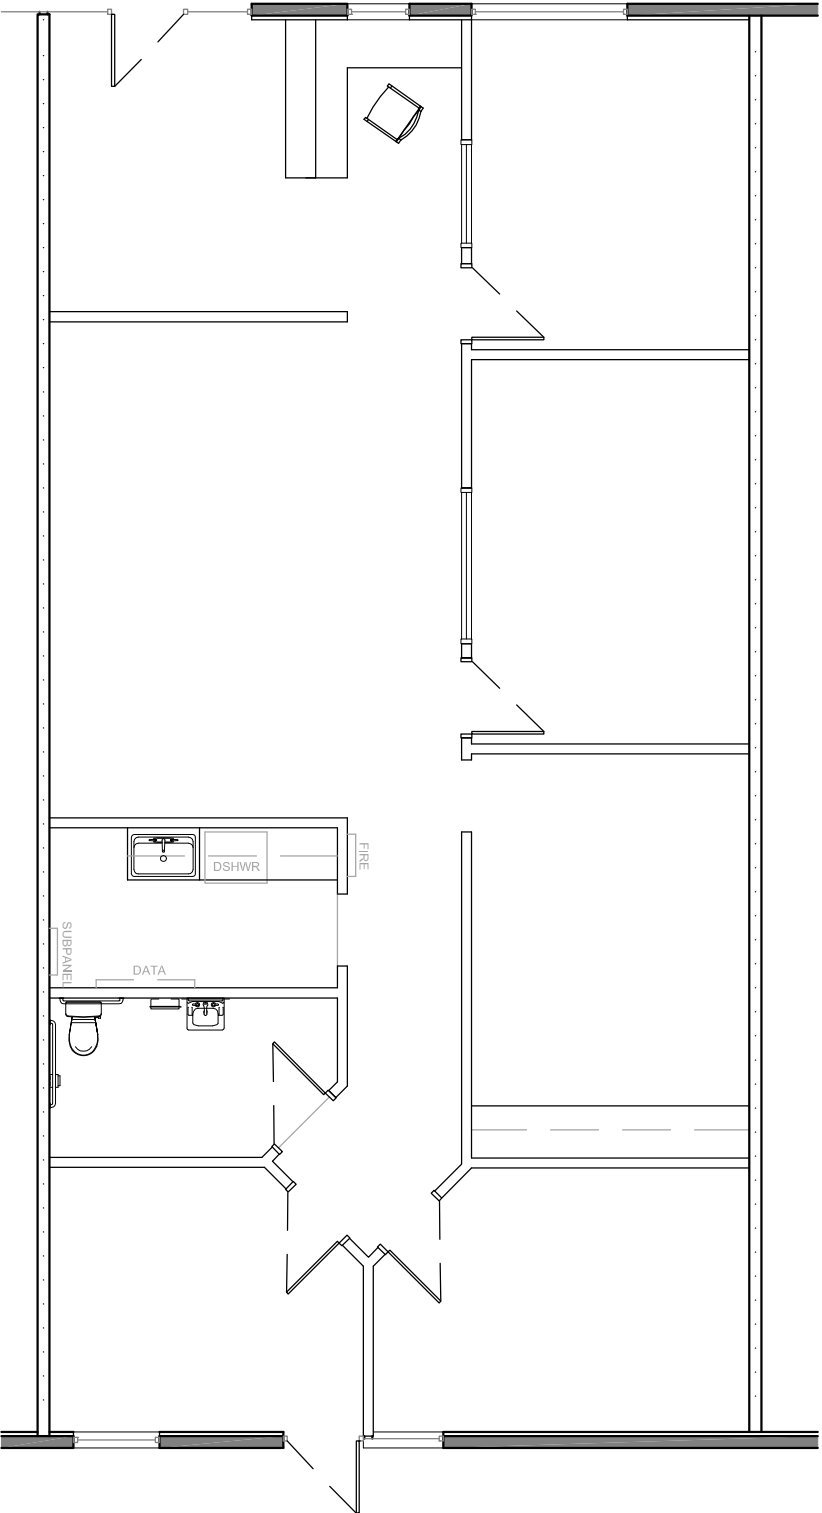

FLOOR PLAN

SCALE: 1/8" = 1'-0"

goguen design
s t u d i o

1095 W Rio Salado Pkwy
P.O. Box 1738, Z. 128

Ste 203

Tempe, AZ 85281
P.O. Box 327, 330

SUITE 112
2500 SOUTH POWER RD
MESA, AZ 85209

PROJECT #: 081206
DRAWN BY: CK
CHECKED BY: -
SCALE: 1/8" = 1'-0"
DATE: 12/06/08